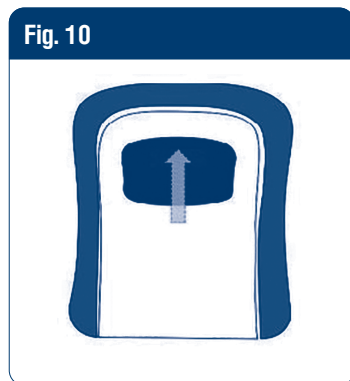

Move the lever from position A to position B.

Set a new code.

Move the lever from position B to position A.

Put the key into the safe and close the door.

Set a random number combination.

Close the shutter.