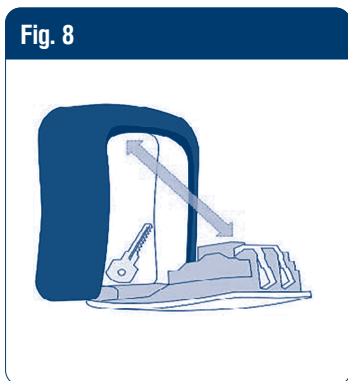

⚠ WARNING!

Please be careful, when entering the numeric code, you need to look at the numbers, as shown in Fig 2.

HOW TO CHANGE A FACTORY CODE AND OPERATE THE DEVICE

Open the shutter..

Enter the code (default is 0000). Move the lever down to open the door.

Move the lever from position A to position B.

Set a new code.

Move the lever from position B to position A.

Put the key into the safe and close the door.

Set a random number combination.

Close the shutter.