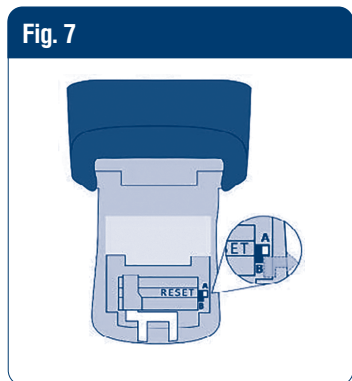

Move the lever from position A to position B.

Set a new code.

Move the lever from position B to position A.

Put the key into the safe and close the door.

Set a random number combination.

Close the shutter.