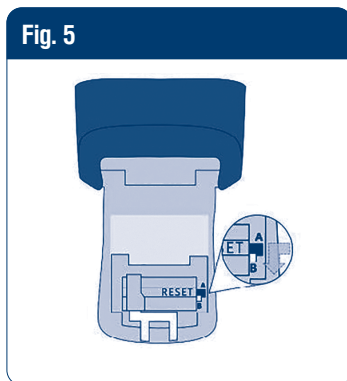

Move the lever from position A to position B.

Set a new code.

Move the lever from position B to position A.

Put the key into the safe and close the door.

Set a random number combination.

Close the shutter.