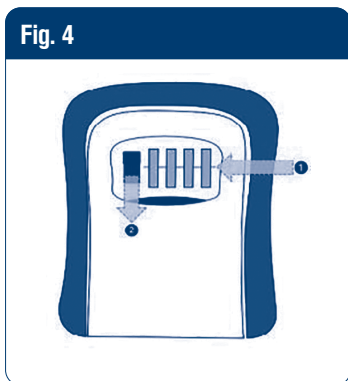

⚠ WARNING!

Please be careful, when entering the numeric code, you need to look at the numbers, as shown in Fig 2.

HOW TO CHANGE A FACTORY CODE AND OPERATE THE DEVICE

Open the shutter..

Enter the code (default is 0000). Move the lever down to open the door.

Move the lever from position A to position B.

Set a new code.

Move the lever from position B to position A.

Put the key into the safe and close the door.

Set a random number combination.

Close the shutter.